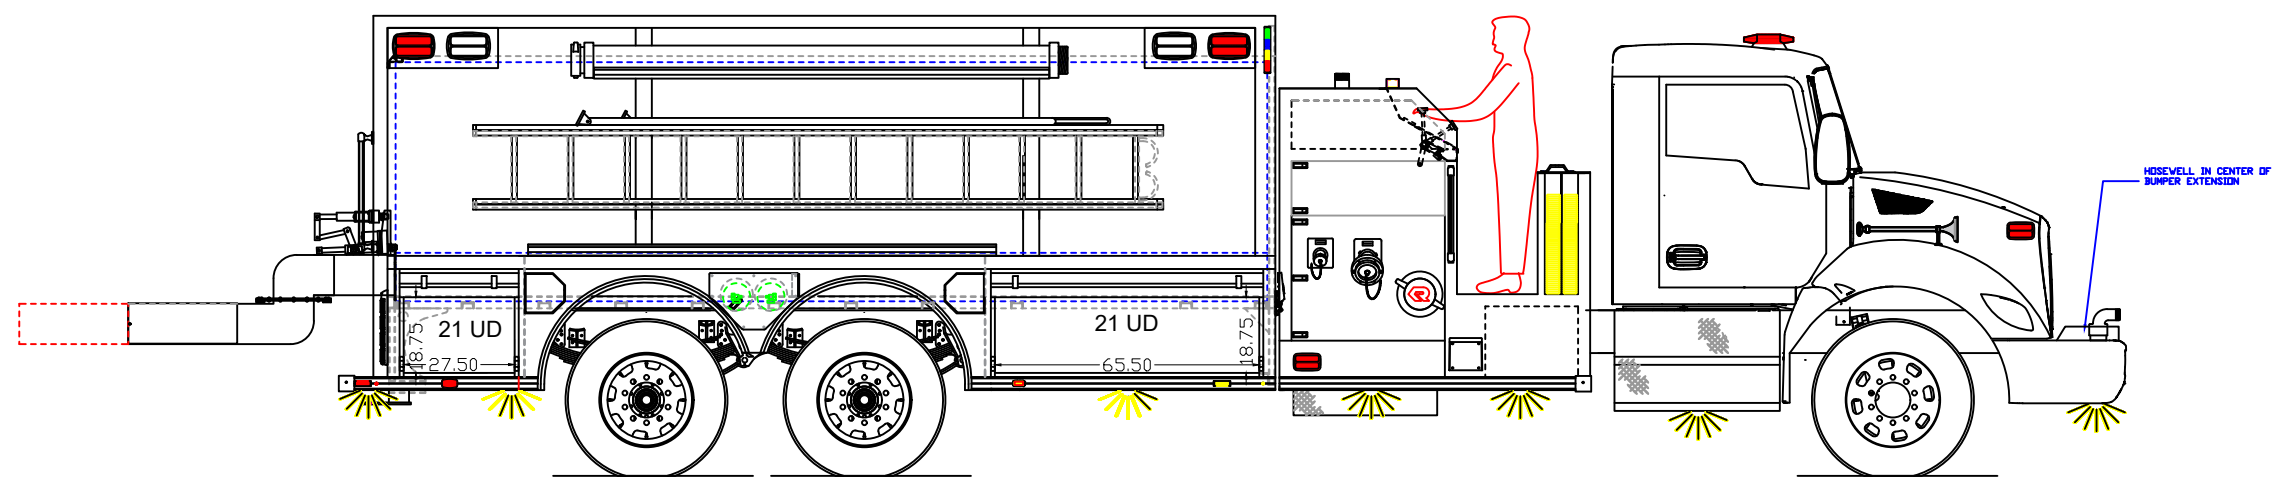

- NOTES:
 1. OVERALL HEIGHT IS IN LOADED CONDITION. UNLOADED HEIGHTS MAY BE 4" ABOVE HEIGHTS SHOWN.
 2. DO NOT SCALE DRAWING
 3. ALL DIMENSIONS ARE APPROX. AND SUBJECT TO ENGINEERING CHANGES.
 4. DRAWING MAY OR MAY NOT SHOW ALL ITEMS AS DESCRIBED IN THE WRITTEN DETAIL SPECIFICATIONS.
 5. INCLUSION OF AN ITEM ON THE DRAWING DOES NOT CONSTITUTE INCLUSION OF THAT ITEM WITH THE FINAL DELIVERED UNIT.

CHASSIS:	KENWORTH			
BODY MODEL:	FX - 1/8"			
PUMP:	DARLEY PSM 1250 GPM			
PUMP PANEL:	LINE X	10-24-24	PRESALES DRAWING	JG/M
COMPT INTERIOR:	DA FINISH	REV	DATE	DESCRIPTION
WATER/FOAM:	3000 / GALLONS			INIT
MAX HEIGHT:	N/A	PROPRIETARY AND CONFIDENTIAL THE INFORMATION CONTAINED IN THIS DRAWING IS THE SOLE PROPERTY OF ROSENBAUER. ANY REPRODUCTION IN PART OR AS A WHOLE WITHOUT THE WRITTEN PERMISSION OF ROSENBAUER IS PROHIBITED.		
MAX LENGTH:	NA	TRUCK NUMBER:	1695-D	