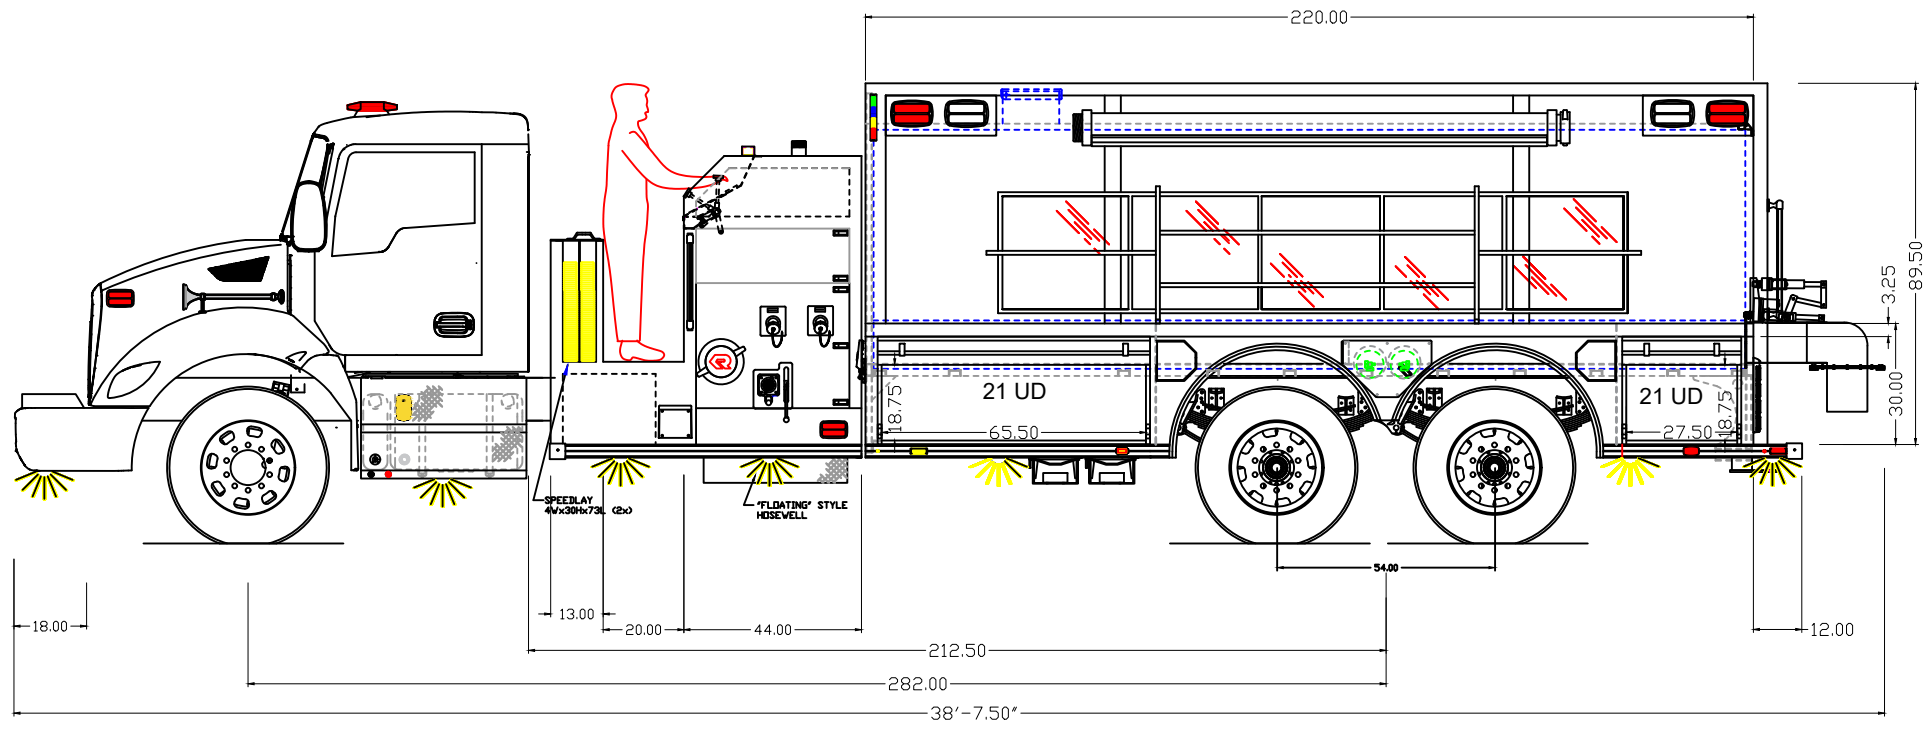

- NOTES:
 1. OVERALL HEIGHT IS IN LOADED CONDITION. UNLOADED HEIGHTS MAY BE 4" ABOVE HEIGHTS SHOWN.
 2. DO NOT SCALE DRAWING
 3. ALL DIMENSIONS ARE APPROX. AND SUBJECT TO ENGINEERING CHANGES.
 4. DRAWING MAY OR MAY NOT SHOW ALL ITEMS AS DESCRIBED IN THE WRITTEN DETAIL SPECIFICATIONS.
 5. INCLUSION OF AN ITEM ON THE DRAWING DOES NOT CONSTITUTE INCLUSION OF THAT ITEM WITH THE FINAL DELIVERED UNIT.

CHASSIS:	KENWORTH			
BODY MODEL:	FX - 1/8"			
PUMP:	DARLEY PSM 1250 GPM			
PUMP PANEL:	LINE X	10-24-24	PRESALES DRAWING	JG/M
COMPT INTERIOR:	DA FINISH	REV	DATE	DESCRIPTION
WATER/FOAM:	3000 / GALLONS			INIT
MAX HEIGHT:	N/A	PROPRIETARY AND CONFIDENTIAL THE INFORMATION CONTAINED IN THIS DRAWING IS THE SOLE PROPERTY OF ROSENBAUER. ANY REPRODUCTION IN PART OR AS A WHOLE WITHOUT THE WRITTEN PERMISSION OF ROSENBAUER IS PROHIBITED.		
MAX LENGTH:	NA	TRUCK NUMBER:	1695-D	