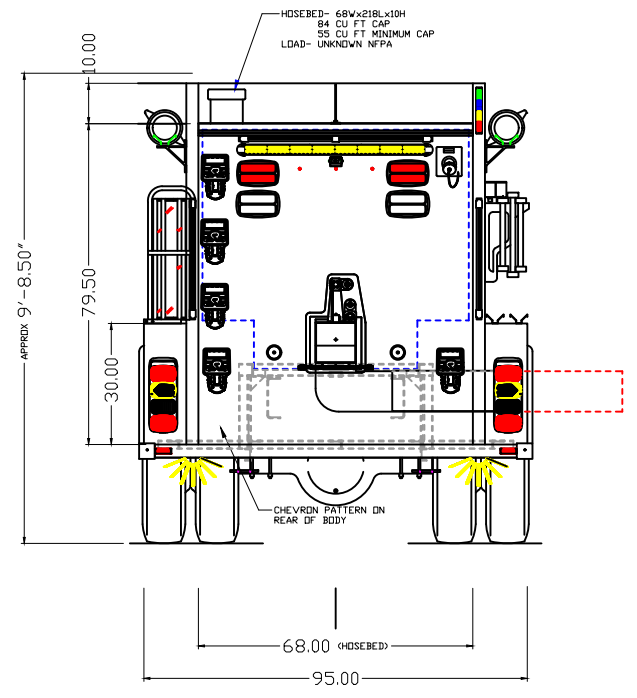

- NOTES:
 1. OVERALL HEIGHT IS IN LOADED CONDITION. UNLOADED HEIGHTS MAY BE 4" ABOVE HEIGHTS SHOWN.
 2. DO NOT SCALE DRAWING
 3. ALL DIMENSIONS ARE APPROX. AND SUBJECT TO ENGINEERING CHANGES.
 4. DRAWING MAY OR MAY NOT SHOW ALL ITEMS AS DESCRIBED IN THE WRITTEN DETAIL SPECIFICATIONS.
 5. INCLUSION OF AN ITEM ON THE DRAWING DOES NOT CONSTITUTE INCLUSION OF THAT ITEM WITH THE FINAL DELIVERED UNIT.

CHASSIS:	KENWORTH			
BODY MODEL:	FX - 1/8"			
PUMP:	DARLEY PSM 1250 GPM			
PUMP PANEL:	LINE X	10-24-24	PRESALES DRAWING	JG/M
COMPT INTERIOR:	DA FINISH	REV	DATE	DESCRIPTION
WATER/FOAM:	3000 / GALLONS			INIT
MAX HEIGHT:	N/A	PROPRIETARY AND CONFIDENTIAL THE INFORMATION CONTAINED IN THIS DRAWING IS THE SOLE PROPERTY OF ROSENBAUER. ANY REPRODUCTION IN PART OR AS A WHOLE WITHOUT THE WRITTEN PERMISSION OF ROSENBAUER IS PROHIBITED.		
MAX LENGTH:	NA	TRUCK NUMBER:	1695-D	